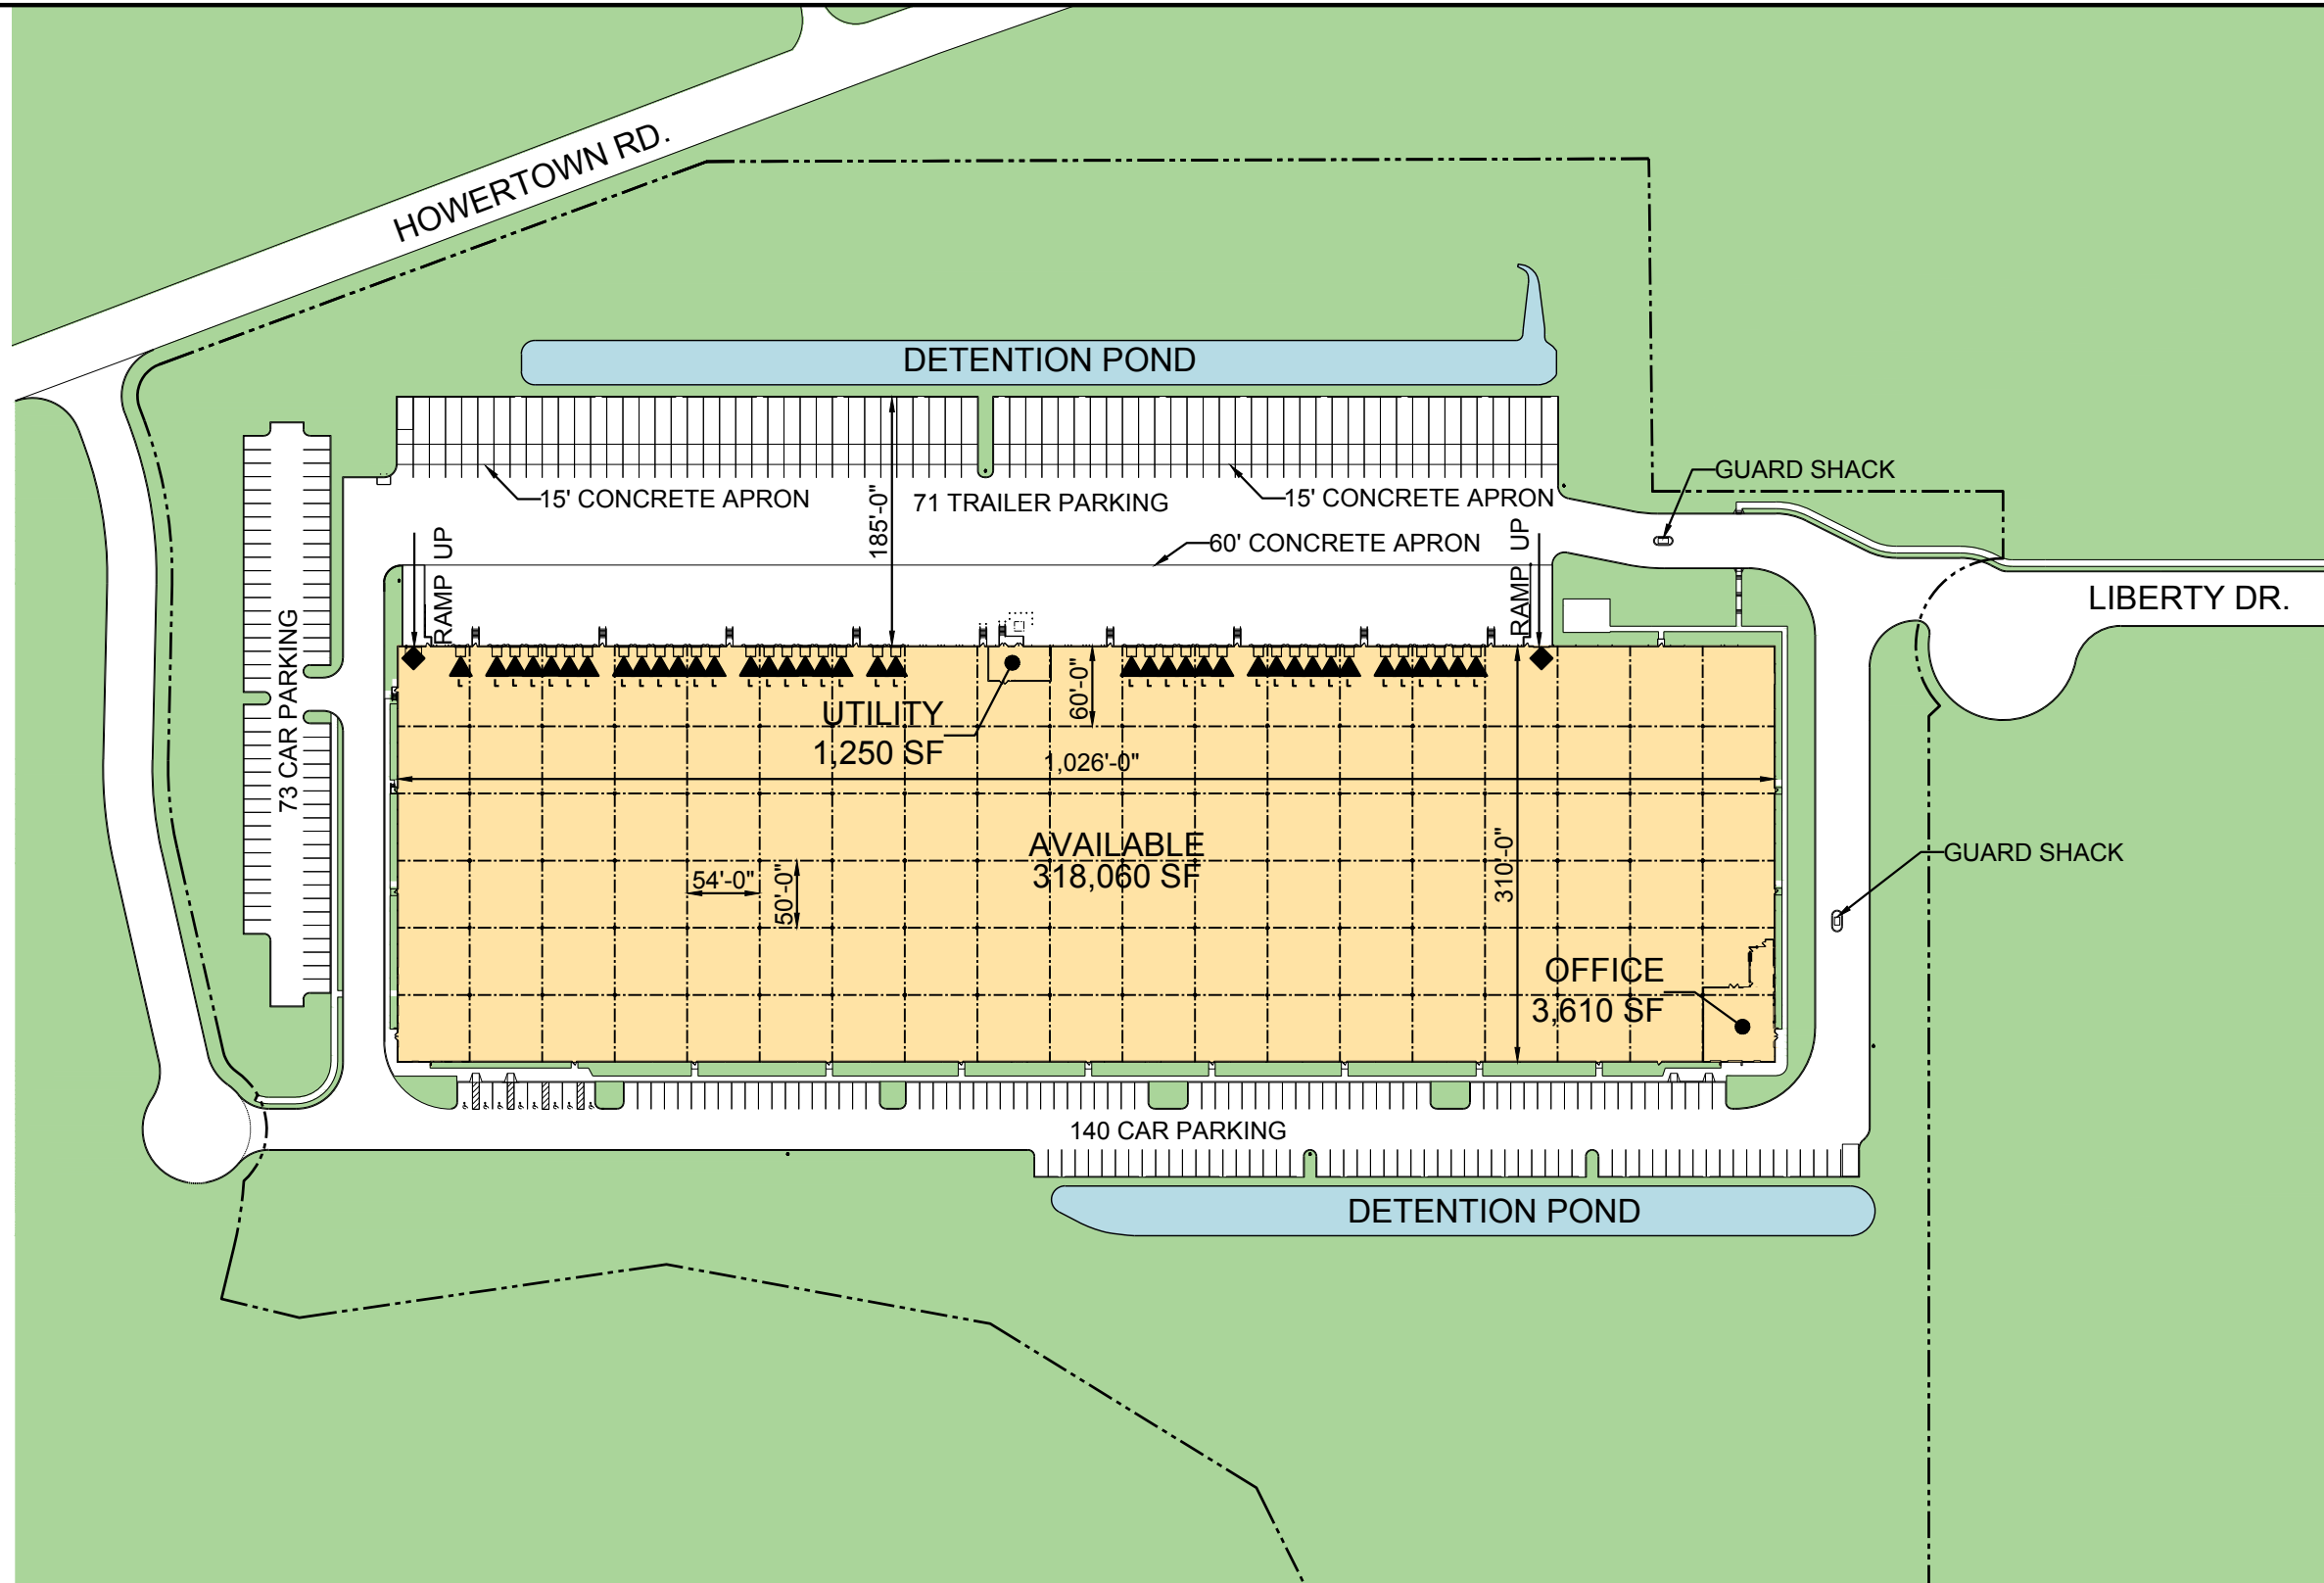

**PROLOGIS
LEHIGH VALLEY EAST 15**

2800 Liberty Drive
Northampton, PA, 18067

Total Footprint:	318,060 SF
Office:	3,610 SF
Warehouse:	313,204 SF

Percentage Office:	1%
Clear Height:	36'-0"
Car Parking:	213
Trailer Parking:	71
Dock-High Doors:	39
Drive-In Doors:	2
Typical Bay:	50'-0" x 54'-0"

LEGEND:

- ▲ Dock position w/ leveler
- ◆ Drive-in door
- Leased
- Land
- Water

**PROLOGIS
LEHIGH VALLEY EAST 15**

2800 Liberty Drive
Northampton, PA, 18067

Total Footprint:	318,060 SF
Office:	3,610 SF
Warehouse:	313,204 SF

Percentage Office:	1%
Clear Height:	36'-0"
Car Parking:	213
Trailer Parking:	71
Dock-High Doors:	39
Drive-In Doors:	2
Typical Bay:	50'-0" x 54'-0"

OFFICE
3,610 SF

LEGEND:

- ▲ Dock position w/ leveler
- ◆ Drive-in door
- Leased
- Land
- Water