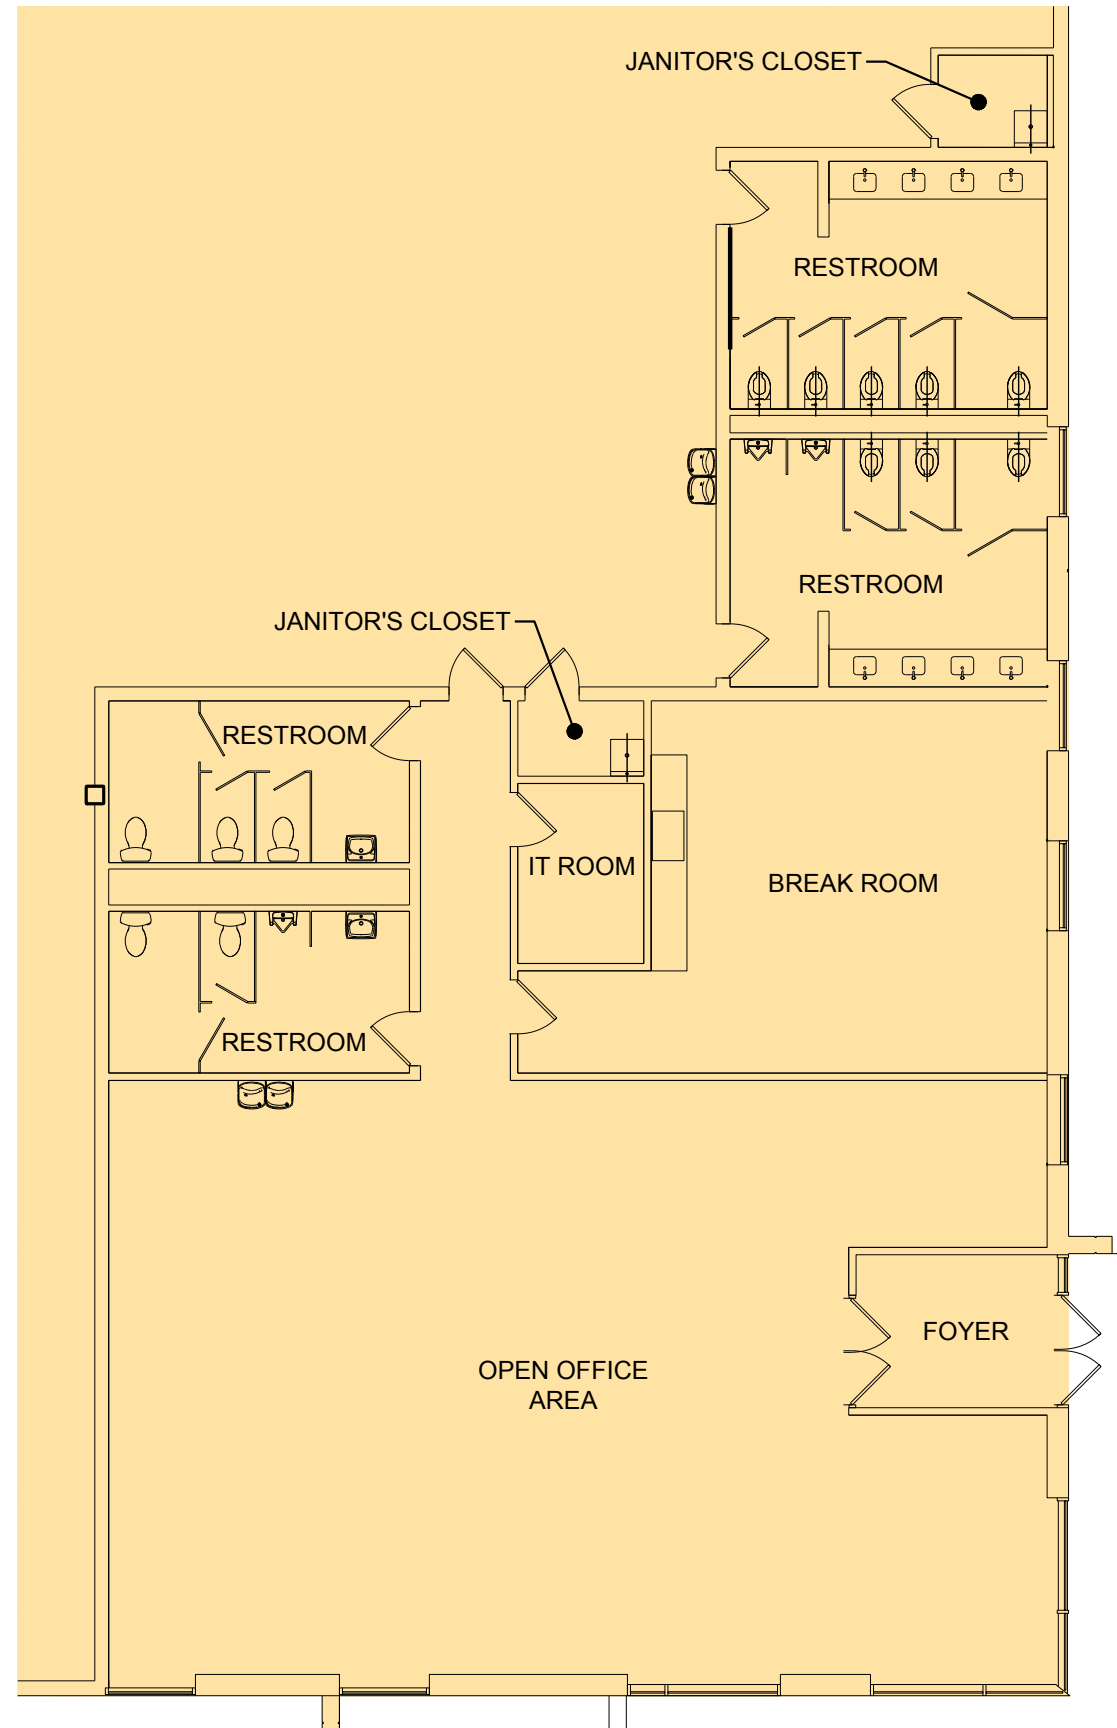

LEGEND:

- ▲ Dock position w/ leveler
- ◆ Drive-in door
- Leased
- Land
- Water

**PROLOGIS
LEHIGH VALLEY EAST 15**

2800 Liberty Drive
Northampton, PA, 18067

Total Footprint:	318,060 SF
Office:	3,610 SF
Warehouse:	313,204 SF

Percentage Office:	1%
Clear Height:	36'-0"
Car Parking:	213
Trailer Parking:	71
Dock-High Doors:	39
Drive-In Doors:	2
Typical Bay:	50'-0" x 54'-0"

OFFICE
3,610 SF

LEGEND:

- ▲ Dock position w/ leveler
- ◆ Drive-in door
- Leased
- Land
- Water